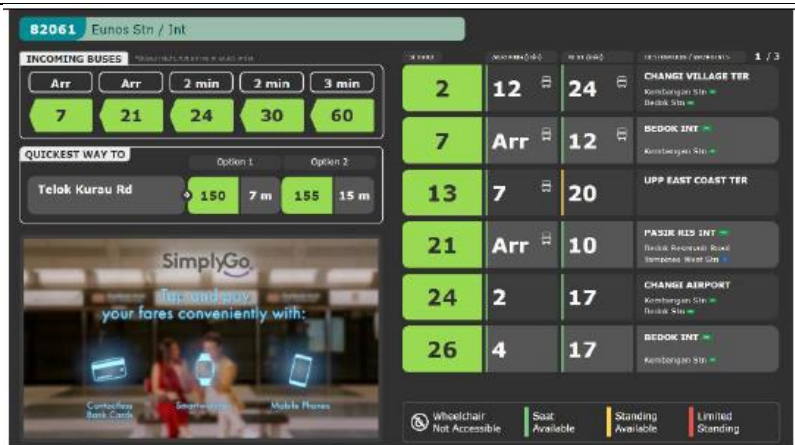

Visuals of Passenger Information Display System at Bus Stops

New feature 1: "Incoming Bus" shows the next 5 arriving buses

New feature 2: "Quickest Way To" shows passengers which service they should catch to get to popular destinations nearby

New feature 3: "Bus Arrivals by Service" shows the arrival time of the next two buses of each service, as well as the destination and landmarks along the route

SERVICE	ARRIVING (min)	NEXT (min)	DESTINATION / WAYPOINTS
54	7	12	BISHAN INT Fort Canning Stn Newton Stn
61	9	14	EUNOS INT Bugis Stn Lavender Stn
63	3	18	EUNOS INT Bugis Stn Lavender Stn
80	13	22	SENGKANG INT Bugis Stn Lavender Stn
124	4	13	ST. MICHAEL'S TER Dhoby Ghaut Stn Somerset Stn

New feature 4: "Message Board" provides travel advisories

Existing LED Panel

New PIDS (Landscape)

New PIDS (Portrait)

04222 CLARKE QUAY STN EXIT E 17:32

INCOMING BUSES *Buses might not arrive in exact order.