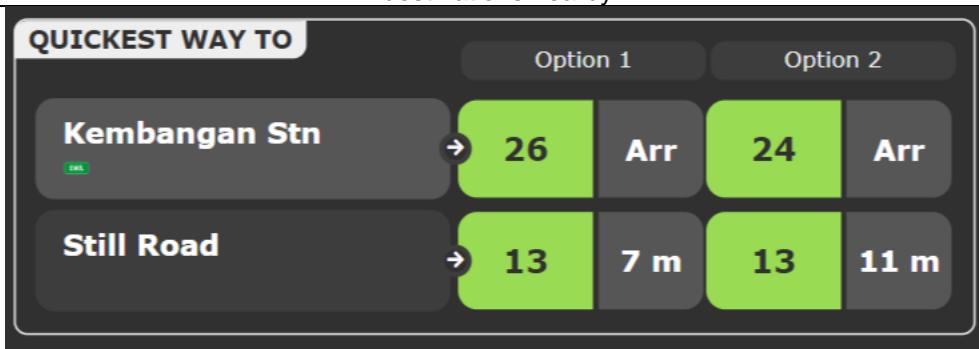

Visuals of Passenger Information Display System at Bus Stops

New feature 1: "Incoming Bus" shows the next 5 arriving buses

New feature 2: "Quickest Way To" shows passengers which service they should catch to get to popular destinations nearby

New feature 3: "Bus Arrivals by Service" shows the arrival time of the next two buses of each service, as well as the destination and landmarks along the route

SERVICE	ARRIVING (min)	NEXT (min)	DESTINATION / WAYPOINTS
54	7	12	BISHAN INT Fort Canning Stn Newton Stn
61	9	14	EUNOS INT Bugis Stn Lavender Stn
63	3	18	EUNOS INT Bugis Stn Lavender Stn
80	13	22	SENGKANG INT Bugis Stn Lavender Stn
124	4	13	ST. MICHAEL'S TER Dhoby Ghaut Stn Somerset Stn

New feature 4: "Message Board" provides travel advisories

Existing LED Panel

New PIDS (Landscape)

New PIDS (Portrait)

04222 CLARKE QUAY STN EXIT E 17:32

INCOMING BUSES *Buses might not arrive in exact order.