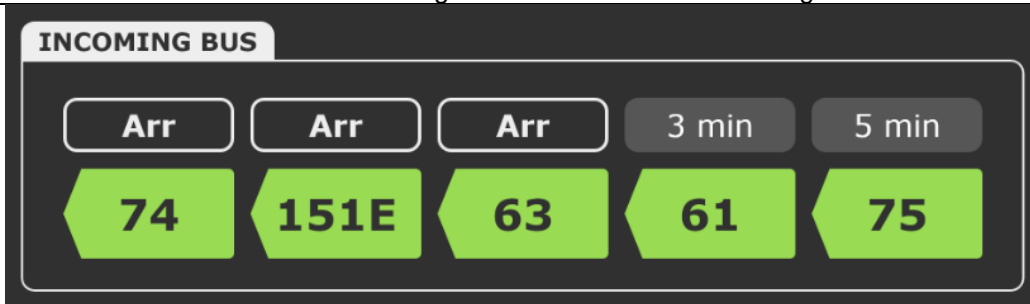

Visuals of Passenger Information Display System at Bus Stops

New feature 1: "Incoming Bus" shows the next 5 arriving buses

New feature 2: "Quickest Way To" shows passengers which service they should catch to get to popular destinations nearby

New feature 3: "Bus Arrivals by Service" shows the arrival time of the next two buses of each service, as well as the destination and landmarks along the route

SERVICE	ARRIVING (min)	NEXT (min)	DESTINATION / WAYPOINTS
54	7	12	BISHAN INT Fort Canning Stn Newton Stn
61	9	14	EUNOS INT Bugis Stn Lavender Stn
63	3	18	EUNOS INT Bugis Stn Lavender Stn
80	13	22	SENGKANG INT Bugis Stn Lavender Stn
124	4	13	ST. MICHAEL'S TER Dhoby Ghaut Stn Somerset Stn

New feature 4: "Message Board" provides travel advisories

Existing LED Panel

New PIDS (Landscape)

New PIDS (Portrait)

04222 CLARKE QUAY STN EXIT E 17:32

INCOMING BUSES *Buses might not arrive in exact order.