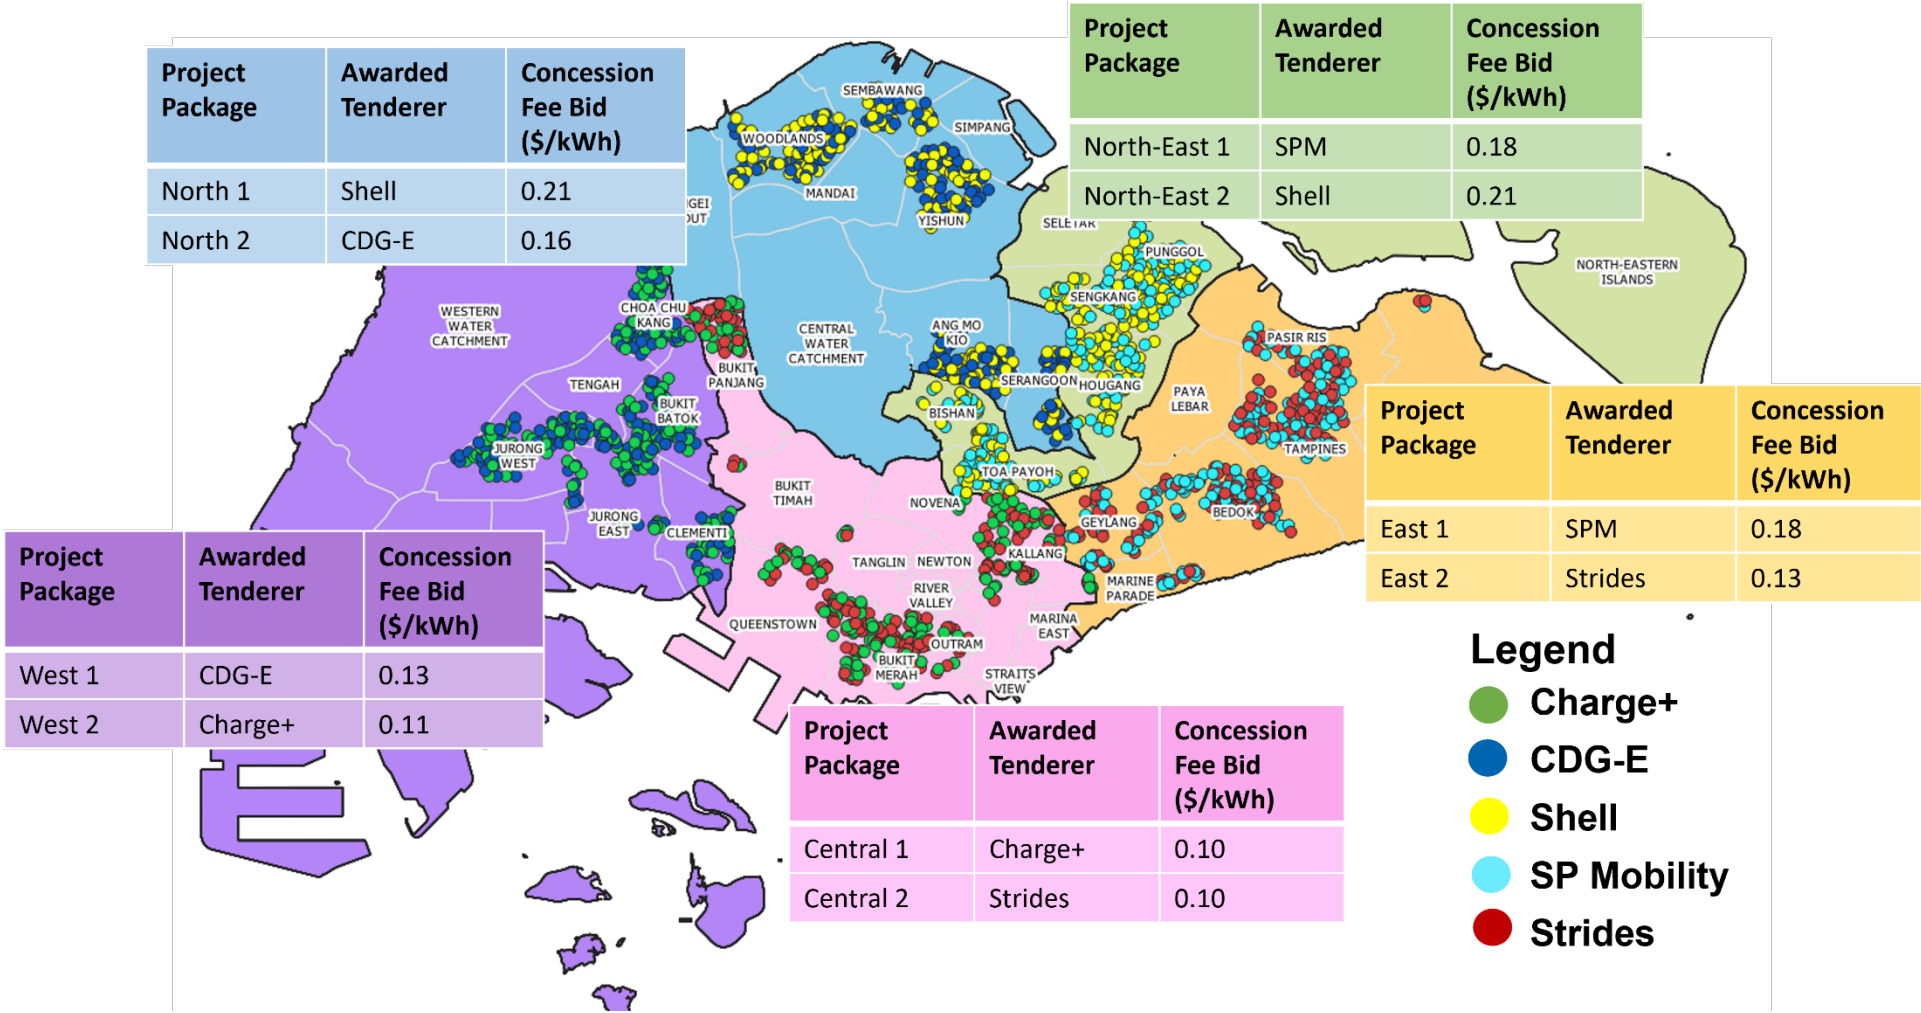

Breakdown of concession fees and indicative location of EV charging points (by region and tenderer)

Central	East	North	North-East	West
Bukit Merah	Bedok	Sembawang	Hougang	Bukit Batok
Bukit Timah	Pasir Ris	Woodlands	Punggol	Choa Chu Kang
Central Area	Tampines	Yishun	Sengkang	Clementi
Kallang/Whampoa	Geylang	Ang Mo Kio	Bishan	Jurong East
Queenstown	Marine Parade	Serangoon	Toa Payoh	Jurong West
Bukit Panjang				Tengah