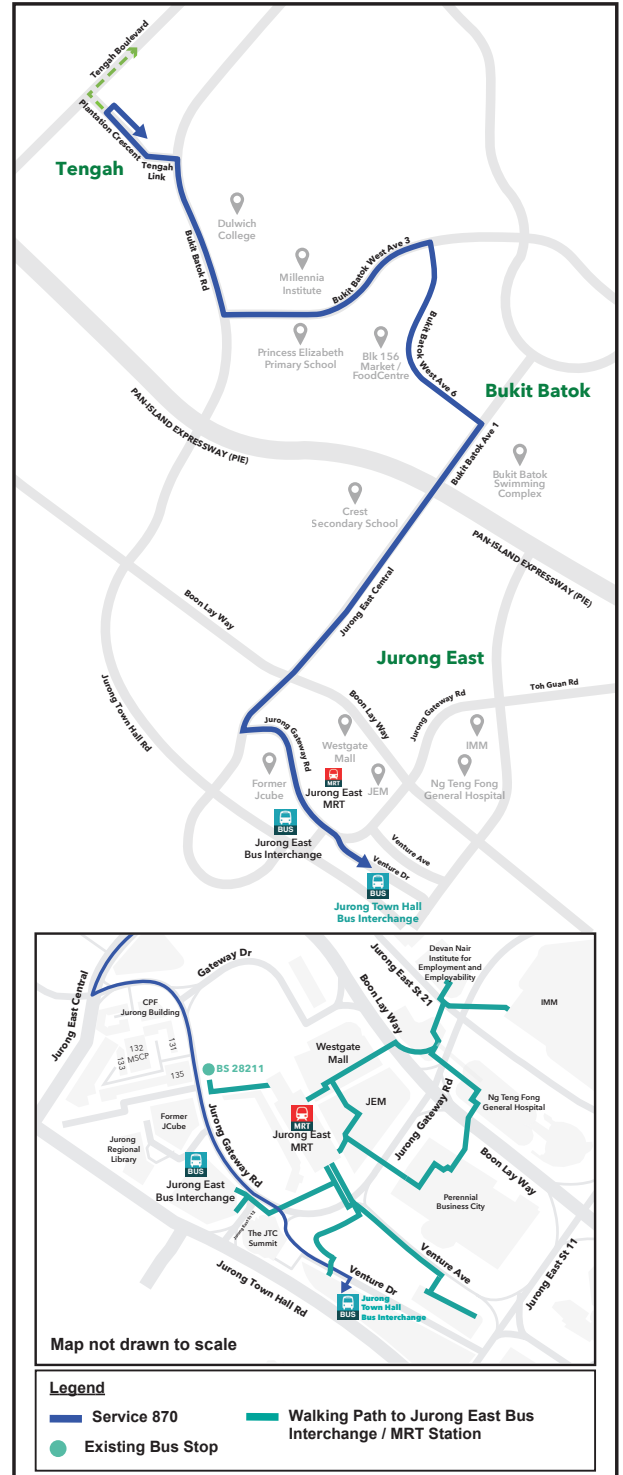

随着裕廊镇大会堂巴士转换站启用，易塔通（Tower Transit）将推出870号巴士，从新的巴士转换站发车并行驶于裕廊东、武吉巴督和登加新镇。请参考路线图表，了解详情。当田园弯与登加林荫道连接后，870号巴士将进一步延长路线。

New Service 870

Road Name	Bus Stop Description	Bus Stop Code
Venture Dr	Jurong Town Hall Int	29009
Jurong East Ctrl	Seventh-Day Advent Ch	28441
	Blk 209	28311
	Blk 241	28621
Bt Batok Ave 1	Blk 190	43691
Bt Batok West Ave 6	Blk 185	43379
	Blk 146	43329
Bt Batok West Ave 3	Blk 140	43531
	Princess E Pr Sch	43341
Plantation Cres¹	Blk 111	40381
Bt Batok Rd	Dulwich Coll/Blk 445	43769
Bt Batok West Ave 3	Opp Princess E Pr Sch	43349
	Opp Blk 140	43539
Bt Batok West Ave 6	Opp Blk 144	43321
	Blk 109	43371
	Blk 298	43699
Jurong East Ctrl	Blk 266	28629
	Blk 207	28319
	Bef Seventh-Day Advent Ch	28449
Jurong Gateway Rd	Bef Jurong East Stn	28211
Venture Dr	Jurong Town Hall Int	29009

Operating Hours of Service 870

Jurong Town Hall Bus Interchange	0600¹ - 0045²

¹First bus starts from the bus stop along Plantation Crescent, outside Blk 111 (BS 40381) at 0605 daily.

²After 2315 hours daily, buses departing from Jurong Town Hall Interchange will operate as Service 870A, and will terminate at Plantation Crescent, outside Blk 111 (BS 40381).

For more information, please call us at 1800-248-0950 from 7:30AM to 1AM

欲知更多详情，您可于早上7点30分至凌晨1点拨打 1800-248-0950

Untuk maklumat lanjut, sila hubungi kami di 1800-248-0950 dari 7:30 pagi sehingga 1 pagi

மேலும் தகவல்களுக்கு தயவுசெய்து எங்களை காலை 7:30 மணி முதல் நள்ளிரவு 1:00 மணி வரை 1800-248-0950 என்ற எண்ணில் அழைக்கவும்