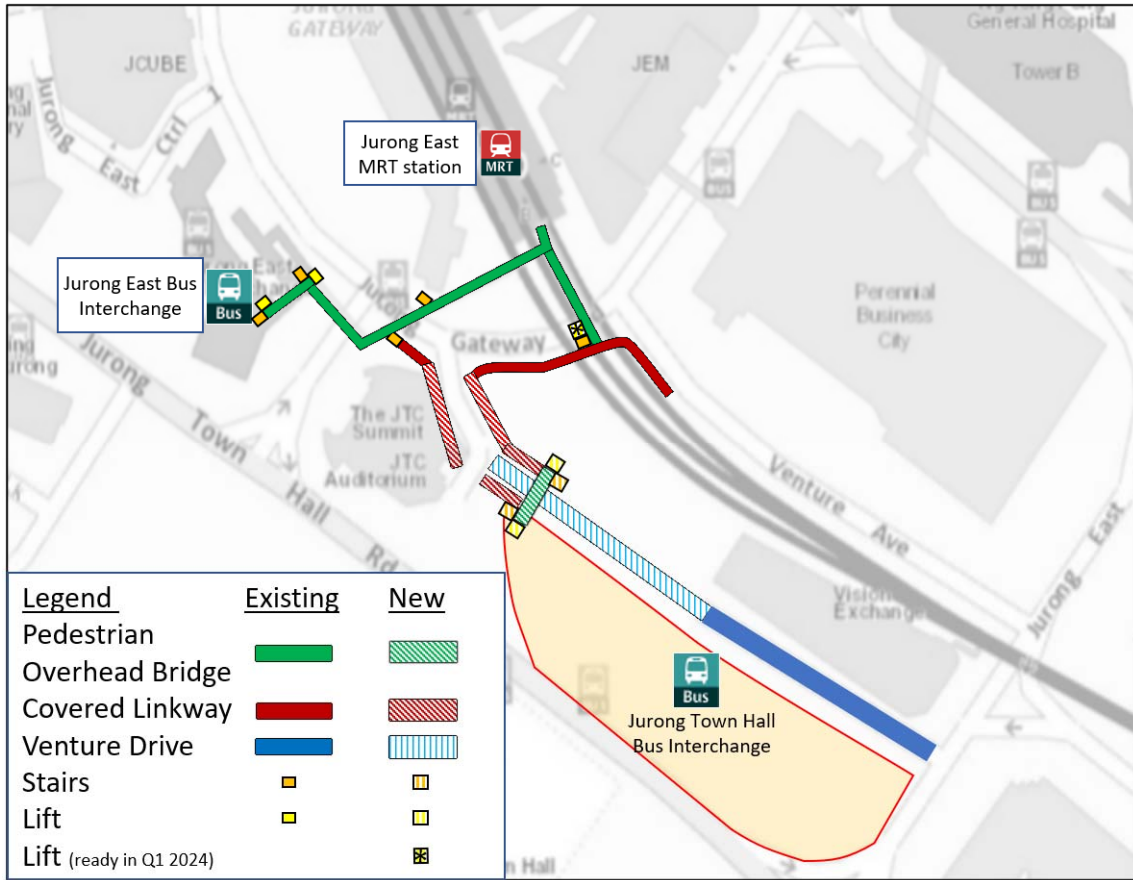

JTHBI location map (showing surrounding infrastructure after construction is completed)

Visuals of JTHBI

Priority queue zone with seats at the boarding berths

Family-friendly facilities

Overview of the bus interchange

Scan to read more

With the opening of Jurong Town Hall Bus Interchange, Service 870 will be introduced to operate from the new Bus Interchange to serve the Jurong East, Bukit Batok and the new Tengah town. Please refer to the map and tables for more details. Service 870 will be further extended when Plantation Crescent connects to Tengah Boulevard.