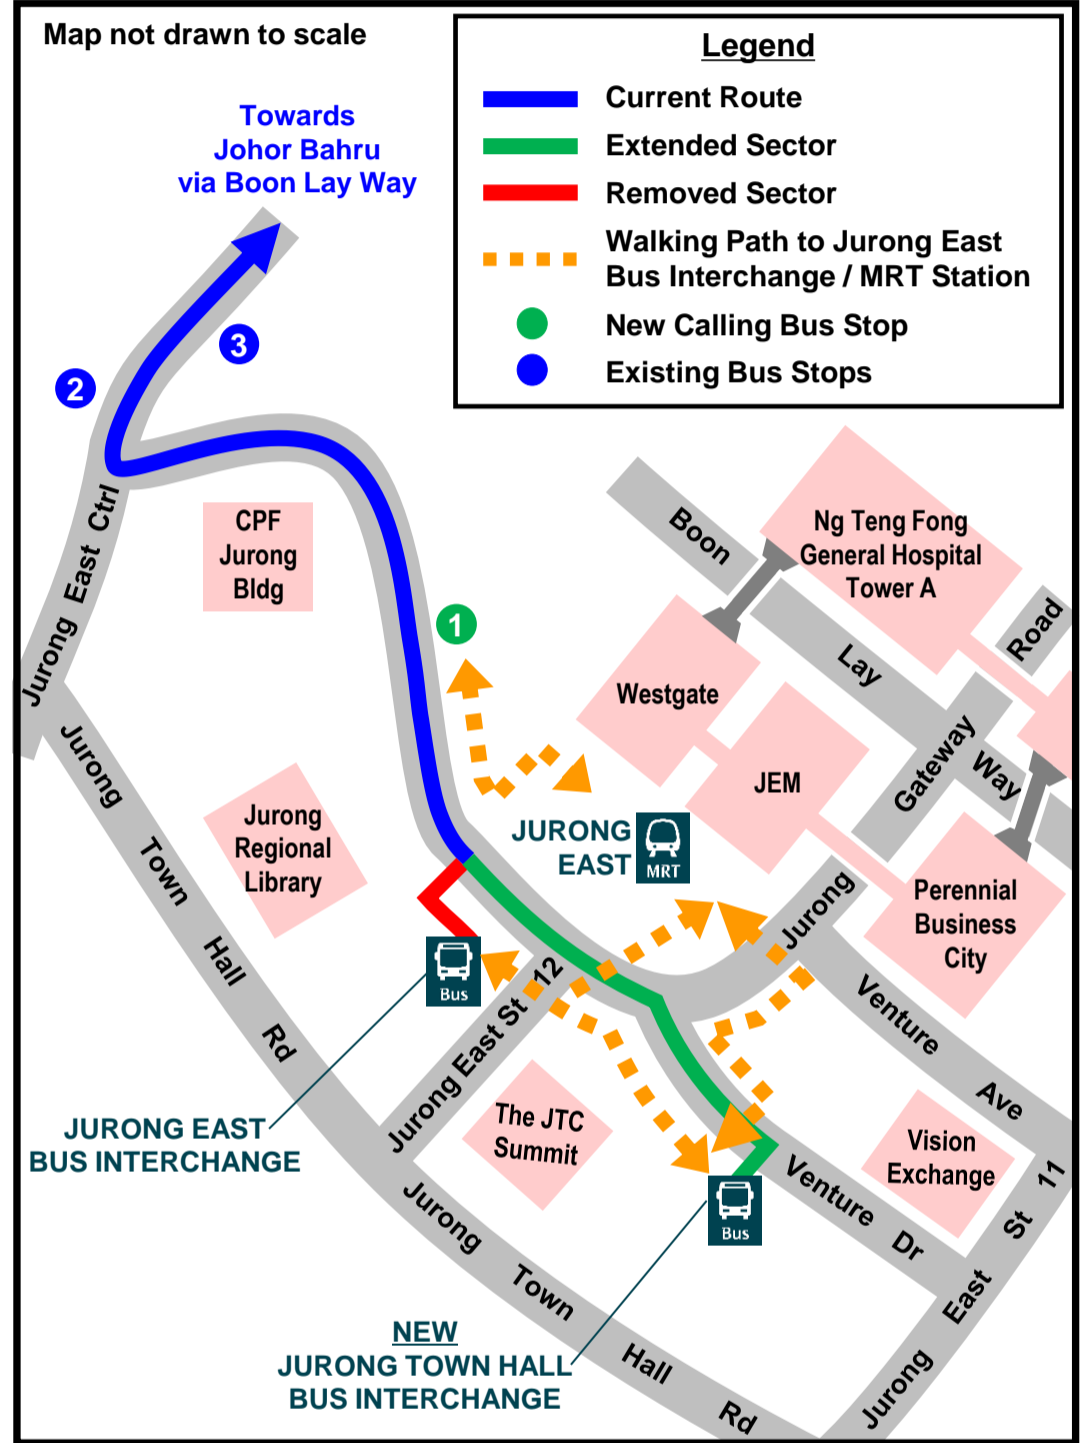

ROUTE EXTENSION

From Sunday, 26 November 2023

160

从2023年11月26日（星期日）起延长路线

Lanjutan Laluan Mulai Ahad, 26 November 2023

ஞாயிறு, 26 நவம்பர் 2023 முதல் பாதை நீட்டிப்பு

Extended Route To Jurong Town Hall Bus Interchange

Scan to read more

Service 160 will be extended to operate from the new Jurong Town Hall Bus Interchange instead of Jurong East Bus Interchange. To provide a more seamless bus-rail connection, Service 160 will call at the bus stop along Jurong Gateway Road, before Jurong East MRT Station (28211).

160号巴士将延长路线，从新的裕廊镇大会堂巴士转换站出发，而不再是裕廊东巴士转换站。为了更好地提供巴士与地铁之间的无缝连接，它也将停靠裕廊商业大道上裕廊东地铁站之前的巴士站(28211)。

Khidmat 160 akan dilanjutkan untuk beroperasi dari Pusat Tukaran Bas Jurong Town Hall yang baru dan tidak lagi dari Pusat Tukaran Bas Jurong East. Bagi menyediakan sambungan bas-keretapi yang lebih lancar, Khidmat 160 akan berhenti di perhentian bus sepanjang Jurong Gateway Road, sebelum Stesen MRT Jurong East (28211).

பேருந்துச் சேவை 160, ஜூரோங் ஈஸ்ட் பேருந்து நிலையத்திற்குப் பதிலாக ஜூரோங் டவுன் ஹால் பேருந்து நிலையத்திலிருந்து செயல்படும் வகையில் நீட்டிக்கப்படுகிறது. மேலும் சரளமான பேருந்து-ரயில் இணைப்பை வழங்க, பேருந்துச் சேவை 160 ஜூரோங் கேட்வே சாலையில், ஜூரோங் ஈஸ்ட் பெருவிரைவு ரயில் நிலையத்திற்கு முன்பாக அமைந்துள்ள பேருந்து நிறுத்தத்தில் (28211) பயணிகளுக்குச் சேவை வழங்கும்.

Road Name	#	Bus Stop Code	Bus Stop Description
New Calling Bus Stops			
Venture Dr		29009	Jurong Town Hall Int
Jurong Gateway Rd	1	28211	Bef Jurong East Stn
Removed Calling Point			
Jurong Gateway Rd		28009	Jurong East Int
Existing Bus Stops			
Jurong East Ctrl	2	28441	Seventh-Day Advent Ch
	3	28449	Bef Seventh-Day Advent Ch

For more information, please call SBS Transit Customer Care at 1800-287 2727 (daily 7.30am - 8.00pm) or visit www.sbstransit.com.sg • 欲知更多详情, 请致电新捷运客户关怀 1800-287 2727 (每日早上7时30分至晚上8时) 或查阅我们的网站 www.sbstransit.com.sg • Untuk keterangan lanjut, sila hubungi Jaga-an Pelanggan SBS Transit di talian 1800-287 2727 (setiap hari 7.30 pagi - 8 malam) atau layari www.sbstransit.com.sg • மேல் விவரங்களுக்கு, எஸ்பிஎஸ் டிரான்ஸ்லிட் வாடிக்கையாளர் சேவை எண் 1800-287 2727 (தினமும் காலை 7.30 மணி - இரவு 8.00 மணி) அழைக்கவும் அல்லது www.sbstransit.com.sg என்ற இணையப் பக்கத்திற்குச் செல்லவும்