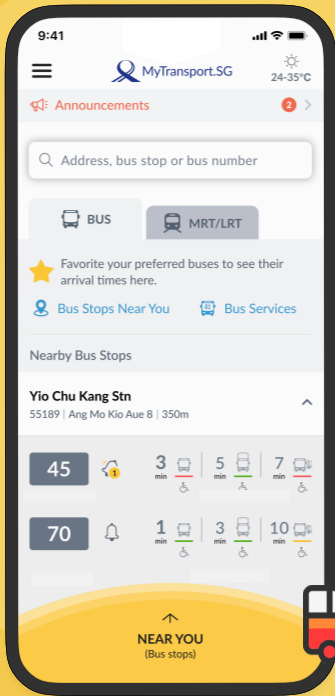

Plan your **journey** with ease with **MyTransport.SG** app!

MyTransport.SG App

Scan the QR code to download from the App StoreSM and Google PlayTM

Powered by **NCS** //

Useful **features** in MyTransport.SG

Journey Planner

Plan and find your way around Singapore easily. With live traffic data to optimize routing and multiple transport options, you can reach your destination as quickly as possible.

MRT/LRT

View the MRT/LRT network and useful station information such as train timetables and nearby amenities. Use the interactive fare calculator to calculate your estimated fare and travel time.

Bus Services

Get detailed information about our bus services, including their routes, timetables and the bus stops they stop at.

Bus Arrival Time

Check the estimated arrival times of bus services at any bus stop or interchange and preview the crowded-ness onboard.

Cycling Routes

Want to know where cycling paths and park connectors are? Tap on the Cycling Routes tab to check out the latest paths and plan your journey around Singapore on active mobility devices!

My Notifications