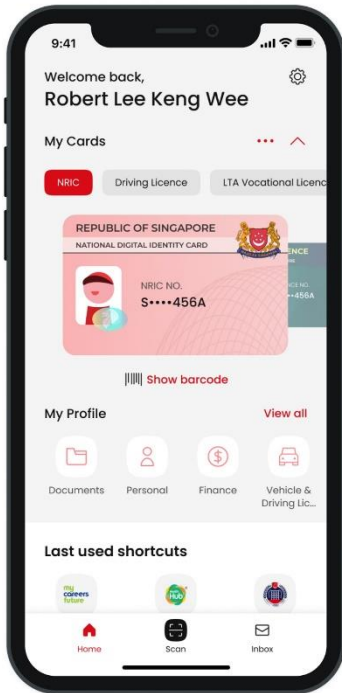

Digital LTA Vocational Licence on the Singpass app

1 Swipe left
on the Digital IC

2 Tap on the Digital LTA Vocational Licence

3 Authenticate using fingerprint, face or passcode

5 Tap on "Show NRIC"
to display the Digital IC on the same screen

4 View details such as your type of licence and licence status