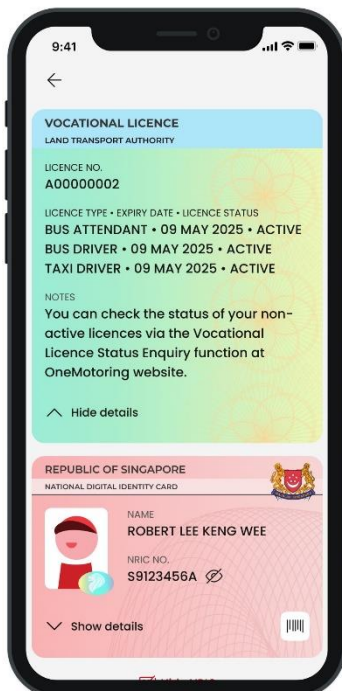

Digital LTA Vocational Licence on the Singpass app

1 Swipe left
on the Digital IC

2 Tap on the Digital LTA Vocational Licence

3 Authenticate using fingerprint, face or passcode

5 Tap on "Show NRIC"
to display the Digital IC on the same screen

4 View details such as your type of licence and licence status