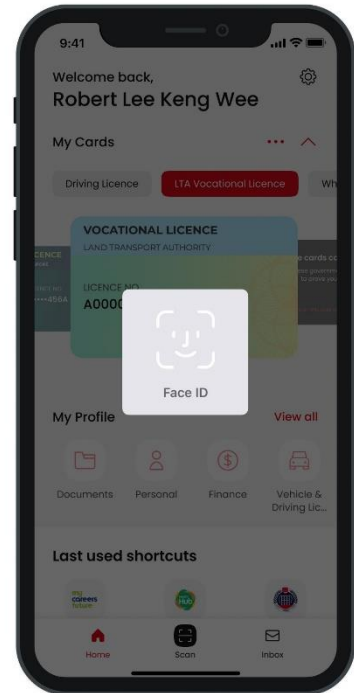

Digital LTA Vocational Licence on the Singpass app

1 Swipe left
on the Digital IC

2 Tap on the Digital LTA Vocational Licence

3 Authenticate using fingerprint, face or passcode

5 Tap on "Show NRIC"
to display the Digital IC on the same screen

4 View details such as your type of licence and licence status