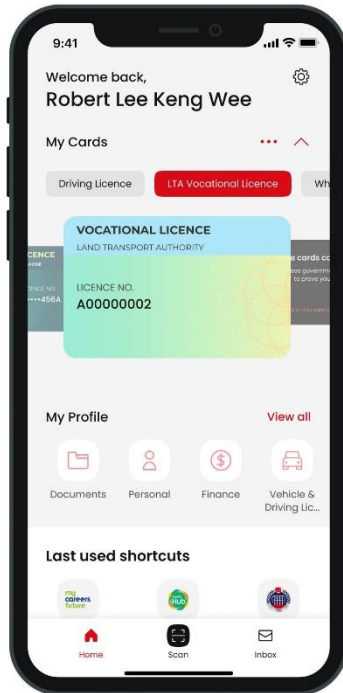

Digital LTA Vocational Licence on the Singpass app

1 Swipe left
on the Digital IC

2 Tap on the Digital LTA Vocational Licence

3 Authenticate using fingerprint, face or passcode

5 Tap on "Show NRIC"
to display the Digital IC on the same screen

4 View details such as your type of licence and licence status