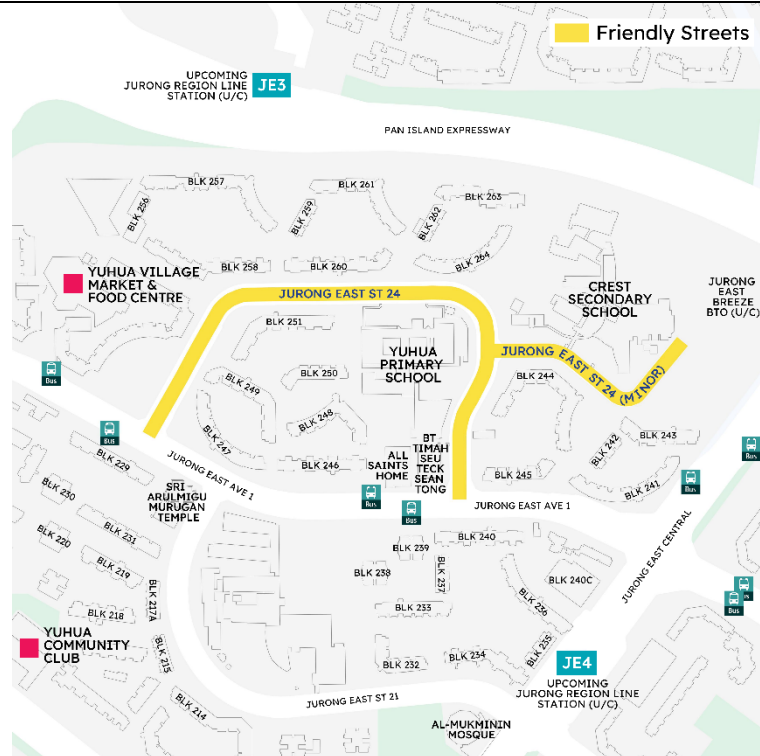

Location maps of 10 Friendly Streets

Friendly Streets	Locations
<p>Bedok</p>	
<p>Buangkok</p>	

Bukit Panjang

Choa Chu Kang

Holland/
Buona
Vista

Buona

Jurong East

Friendly Streets

Pek Kio

 Friendly Streets

Punggol

 Friendly Streets

Sembawang

Tiong Bahru