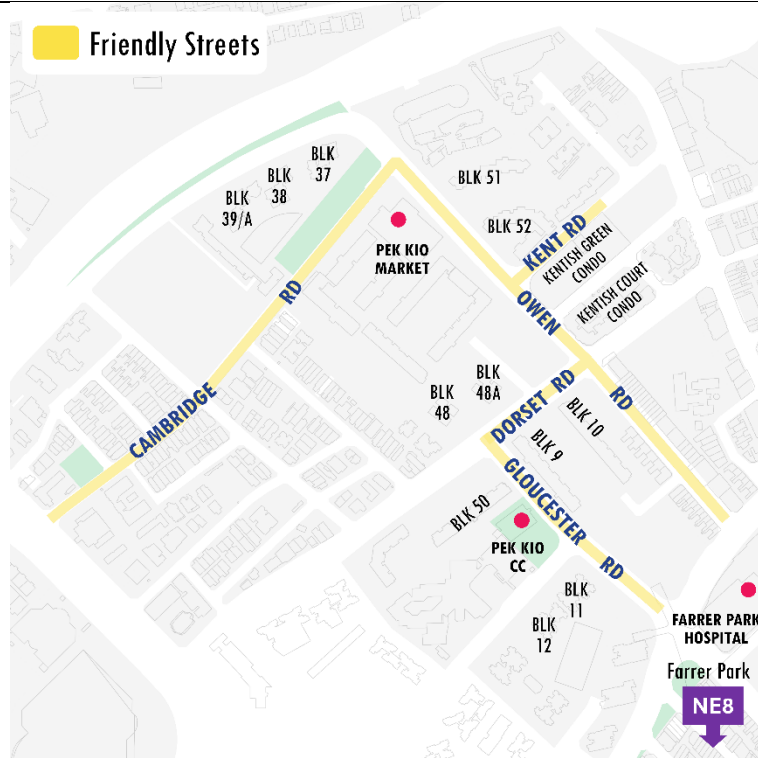

Location maps of 10 Friendly Streets

Friendly Streets	Locations
<p>Bedok</p>	
<p>Buangkok</p>	

Bukit Panjang

Choa Chu Kang

Holland/
Buona
Vista

Buona

Jurong East

Friendly Streets

Pek Kio

 Friendly Streets

Punggol

 Friendly Streets

Sembawang

Tiong Bahru