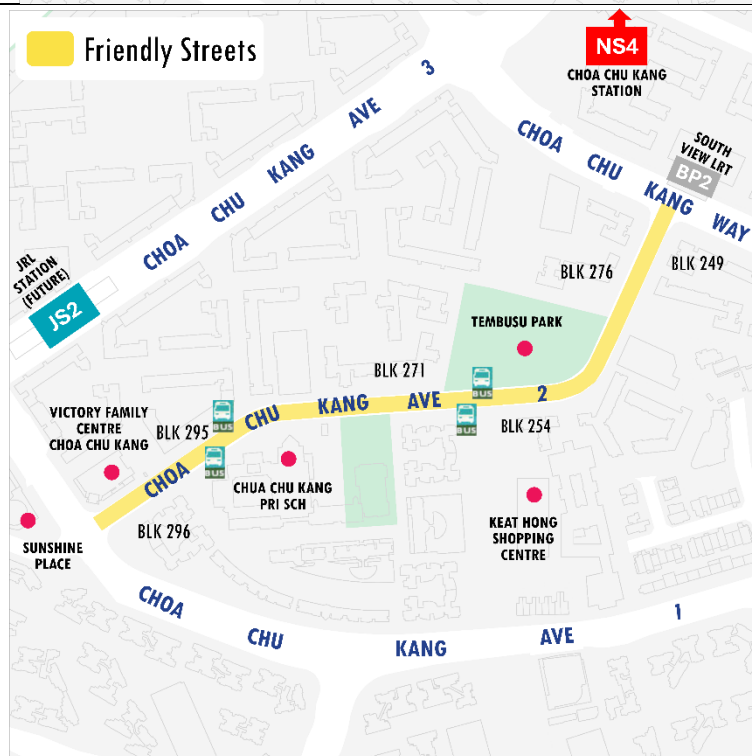

Location maps of 10 Friendly Streets

Friendly Streets	Locations
<p>Bedok</p>	
<p>Buangkok</p>	

Bukit Panjang

Choa Chu Kang

Holland/
Buona
Vista

Buona

Jurong East

Friendly Streets

Pek Kio

 Friendly Streets

Punggol

 Friendly Streets

Sembawang

Tiong Bahru