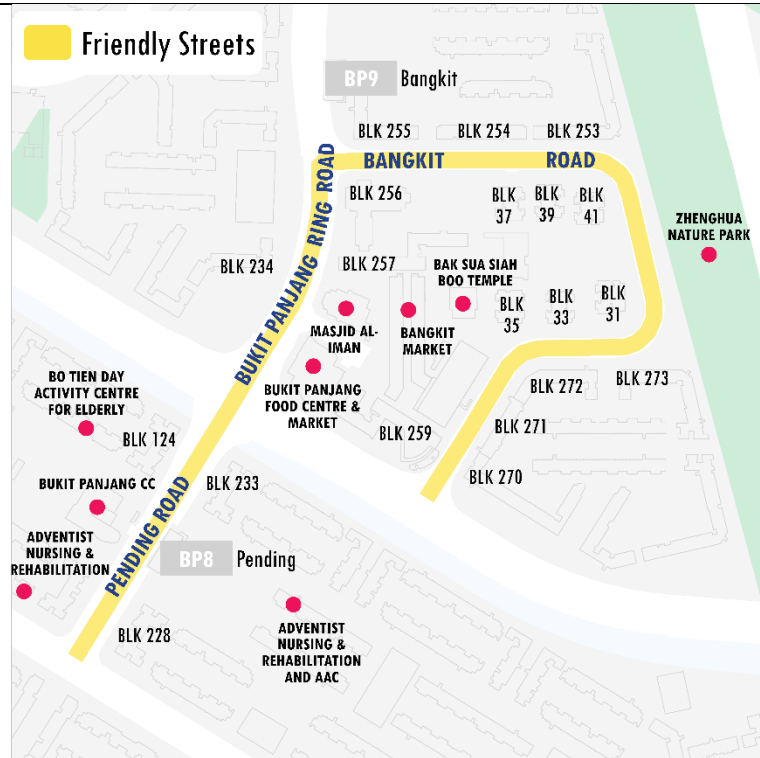

Location maps of 10 Friendly Streets

Friendly Streets	Locations
<p>Bedok</p>	
<p>Buangkok</p>	

Bukit Panjang

Choa Chu Kang

Holland/
Buona
Vista

Buona

Jurong East

Friendly Streets

Pek Kio

 Friendly Streets

Punggol

 Friendly Streets

Sembawang

Tiong Bahru