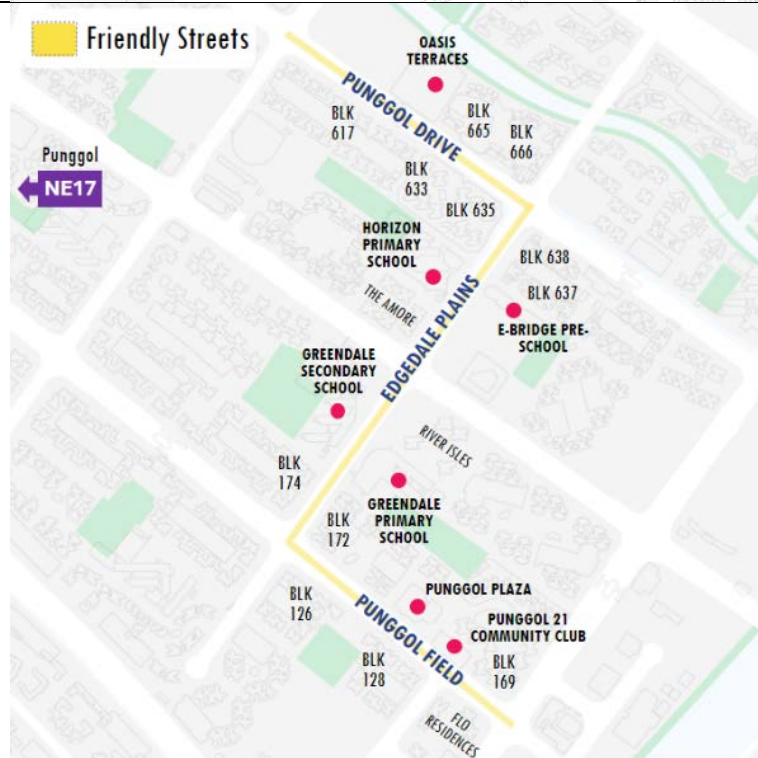

Location maps of 10 Friendly Streets

Friendly Streets	Locations
<p>Bedok</p>	
<p>Buangkok</p>	

Bukit Panjang

Choa Chu Kang

Holland/
Buona
Vista

Buona

Jurong East

Friendly Streets

Pek Kio

 Friendly Streets

Punggol

 Friendly Streets

Sembawang

Tiong Bahru